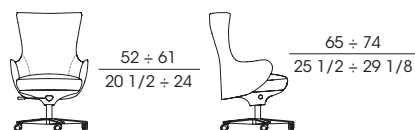

70055

Poltrona ospite rivestimento in tessuto o pelle
Guest armchair fabric or leather upholstery
cm 72 x 76 x h 99 ÷ 108
in 28 3/8 x 30 x h 39 ÷ 42 1/2