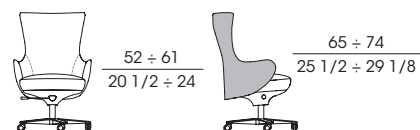

70056

Poltrona ospite esterno pelle interno tessuto o pelle
Guest armchair external leather, fabric or leather internal
cm 72 x 76 x h 99 ÷ 108
in 28 3/8 x 30 x h 39 ÷ 42 1/2