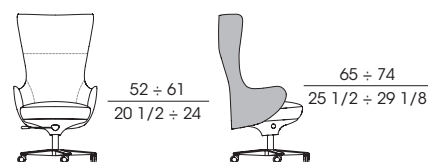

70051

Bergère direzionale esterno pelle interno tessuto o pelle
Executive wing chair external leather, fabric or leather internal
cm 72 x 76 x h 124 ÷ 133
in 28 3/8 x 30 x h 48 7/8 ÷ 52 3/8